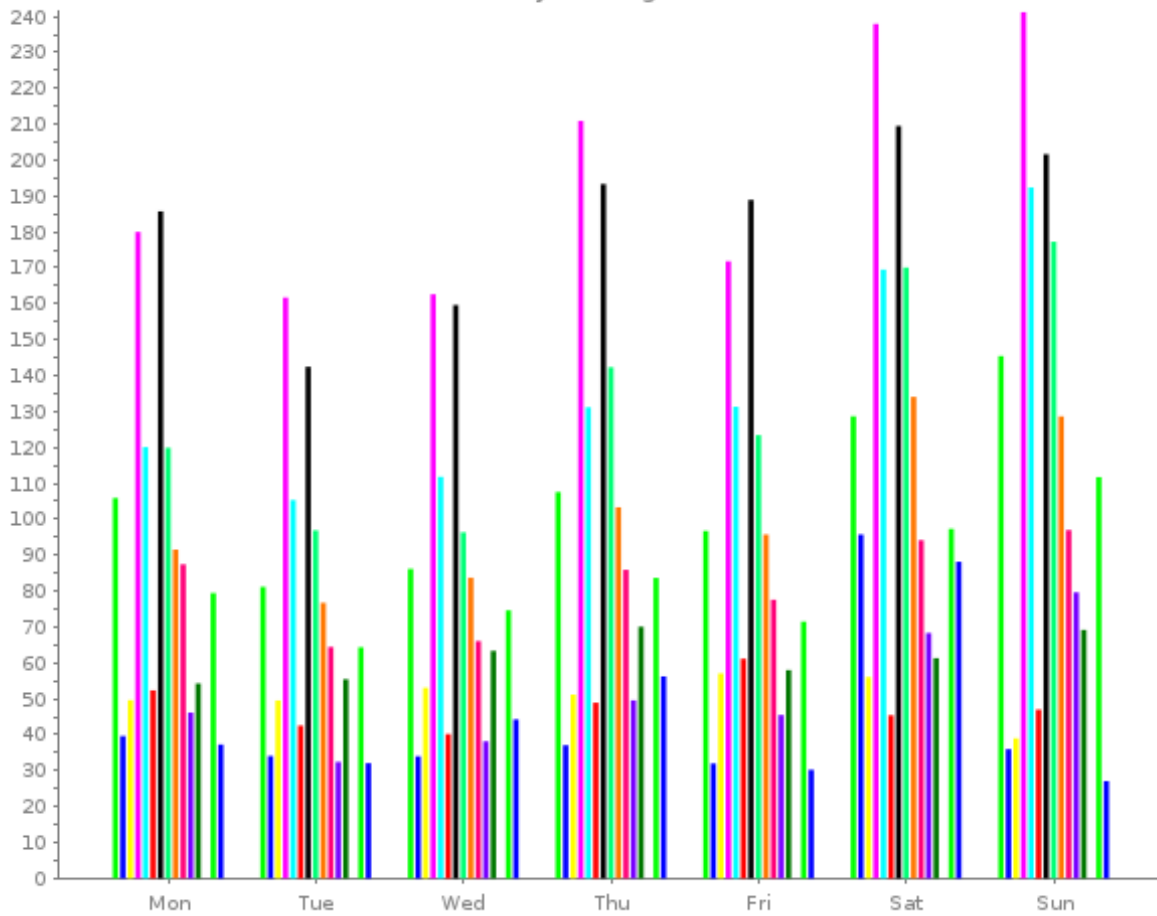

Days of the week

From 2017-09-14 to 2017-12-02

Report generated on 2017-12-21 by rveronesi@nirpc.org

www.trafx.net

Daily averages

Site Name	Mon	Tue	Wed	Thu	Fri	Sat	Sun
(Schererville) EL US 30	105.9	81.2	86.2	107.6	96.8	128.7	145.5
(Schererville) Pennsy Rorhman	39.6	34.1	34.0	37.1	32.0	95.8	36.0
(Schererville) Pennsy Wilhelm	49.6	49.5	53.1	51.2	57.1	56.1	39.0
EL Crown Point	180.0	161.7	162.6	210.9	171.8	237.9	241.2
EL Griffith	120.1	105.4	111.8	131.2	131.3	169.5	192.4
EL Hammond	52.4	42.5	40.2	48.9	61.2	45.4	47.0
EL Highland	185.7	142.5	159.6	193.3	188.9	209.5	201.6
EL Merrillville	119.9	96.9	96.4	142.3	123.4	170.1	177.3
EL Scherer/Lake Co	91.5	76.7	83.7	103.3	95.8	134.1	128.6
Monon	87.5	64.5	66.1	85.9	77.6	94.2	97.0
OS Griffith	46.2	32.5	38.2	49.6	45.5	68.3	79.6
OS Hobart	54.3	55.5	63.4	70.1	58.0	61.3	69.2
PD Chesterton	0.0	0.0	0.0	0.0	0.0	0.0	0.0
PD Portage	79.5	64.4	74.6	83.7	71.5	97.3	111.7
Pennsy Schererville	37.3	32.1	44.3	56.3	30.3	88.2	27.1
Daily Averages	83	69	74	91	83	110	106