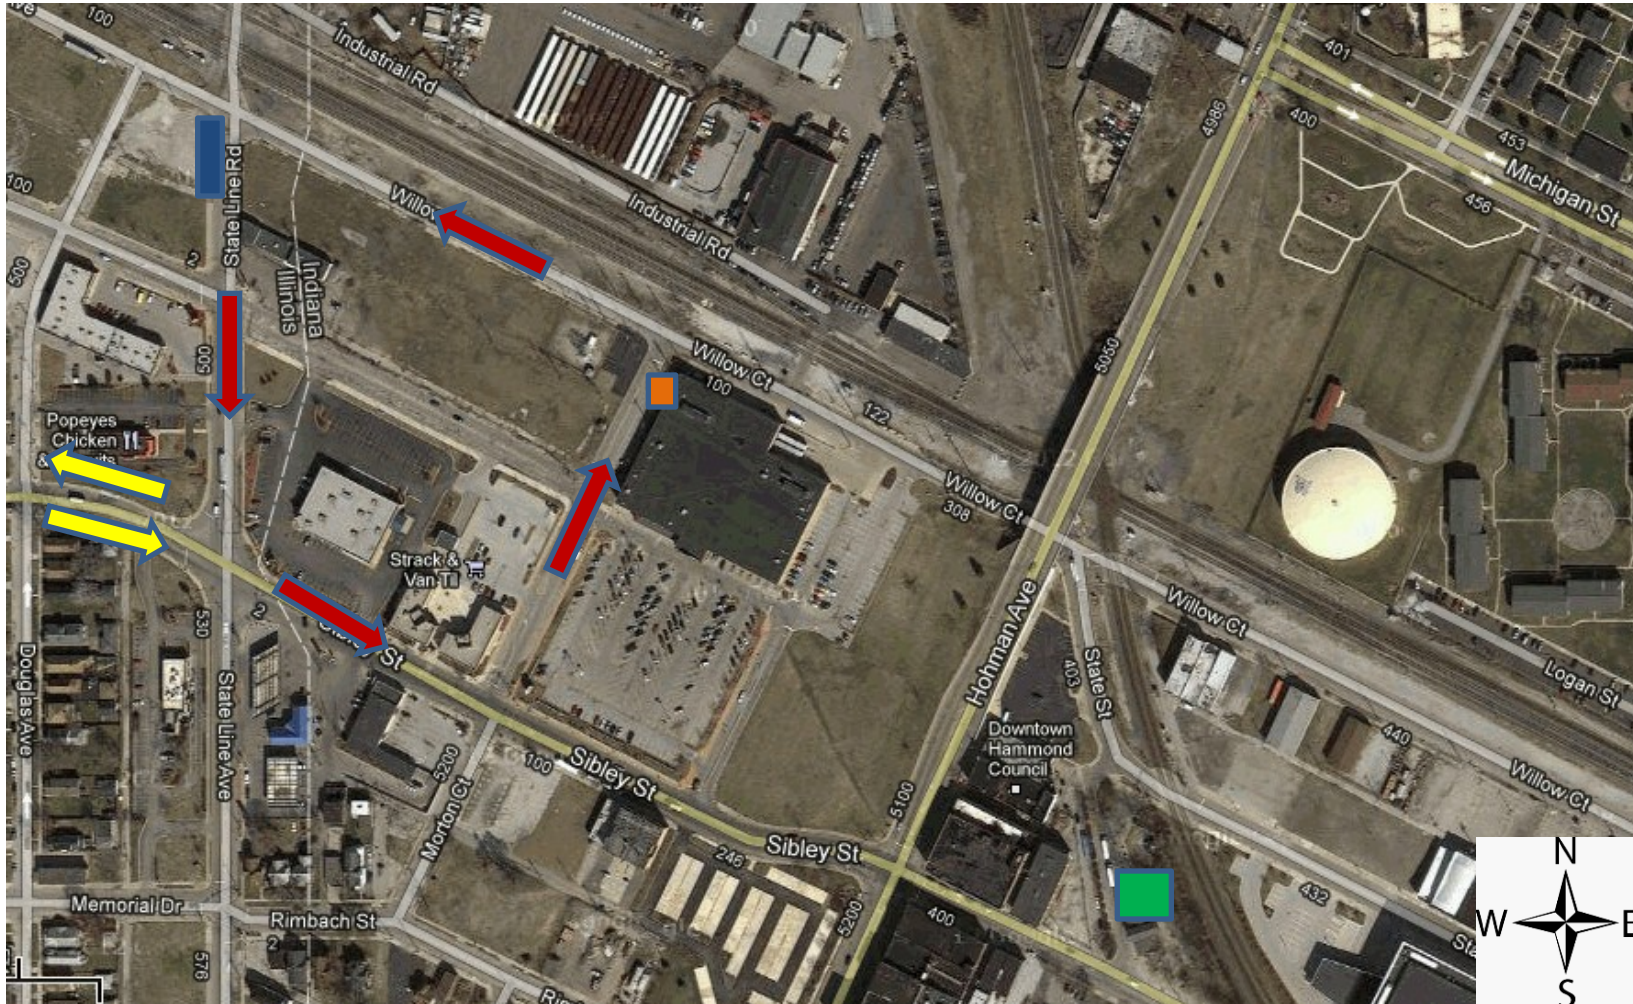

Proposed Hammond Routing

Due to Closure of Hammond Transit Center

-  Routing to/from Regular Route
-  Routing to/from Layover Location
-  New Layover Location for 350 & 364 Buses
-  New Proposed Stop Location
-  Hammond Transit Center