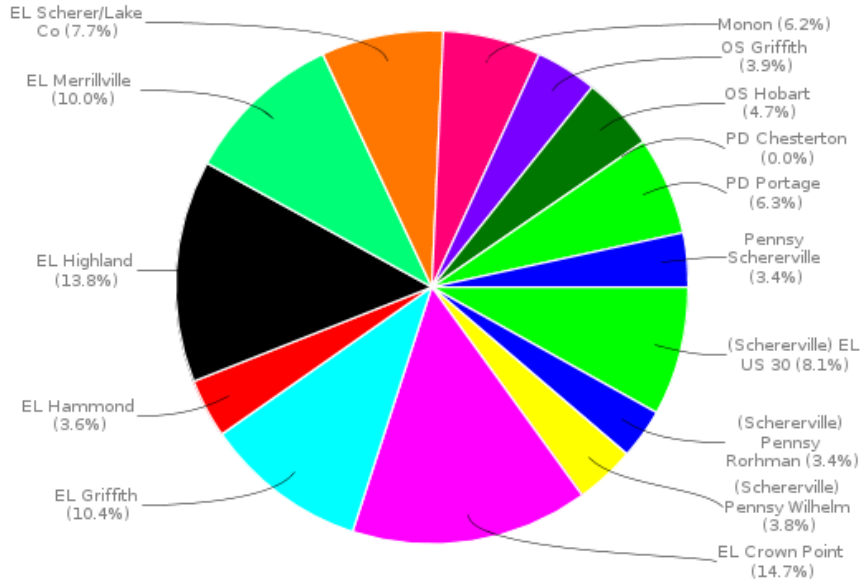

# Compare sites

Data from 2017-09-14 to 2017-12-02

Report generated on 2017-12-21 by rveronesi@nirpc.org

[www.trafx.net](http://www.trafx.net)

Site Name	Daily Average
(Schererville) EL US 30	107.5 (8.1%)
(Schererville) Pennsy Rorhman	44.5 (3.4%)
(Schererville) Pennsy Wilhelm	51.0 (3.8%)
EL Crown Point	195.6 (14.7%)
EL Griffith	137.6 (10.4%)
EL Hammond	48.4 (3.6%)
EL Highland	183.6 (13.8%)
EL Merrillville	132.8 (10.0%)
EL Scherer/Lake Co	102.3 (7.7%)
Monon	82.0 (6.2%)
OS Griffith	51.5 (3.9%)
OS Hobart	61.7 (4.7%)
PD Chesterton	0.0 (0.0%)
PD Portage	83.3 (6.3%)
Pennsy Schererville	45.6 (3.4%)