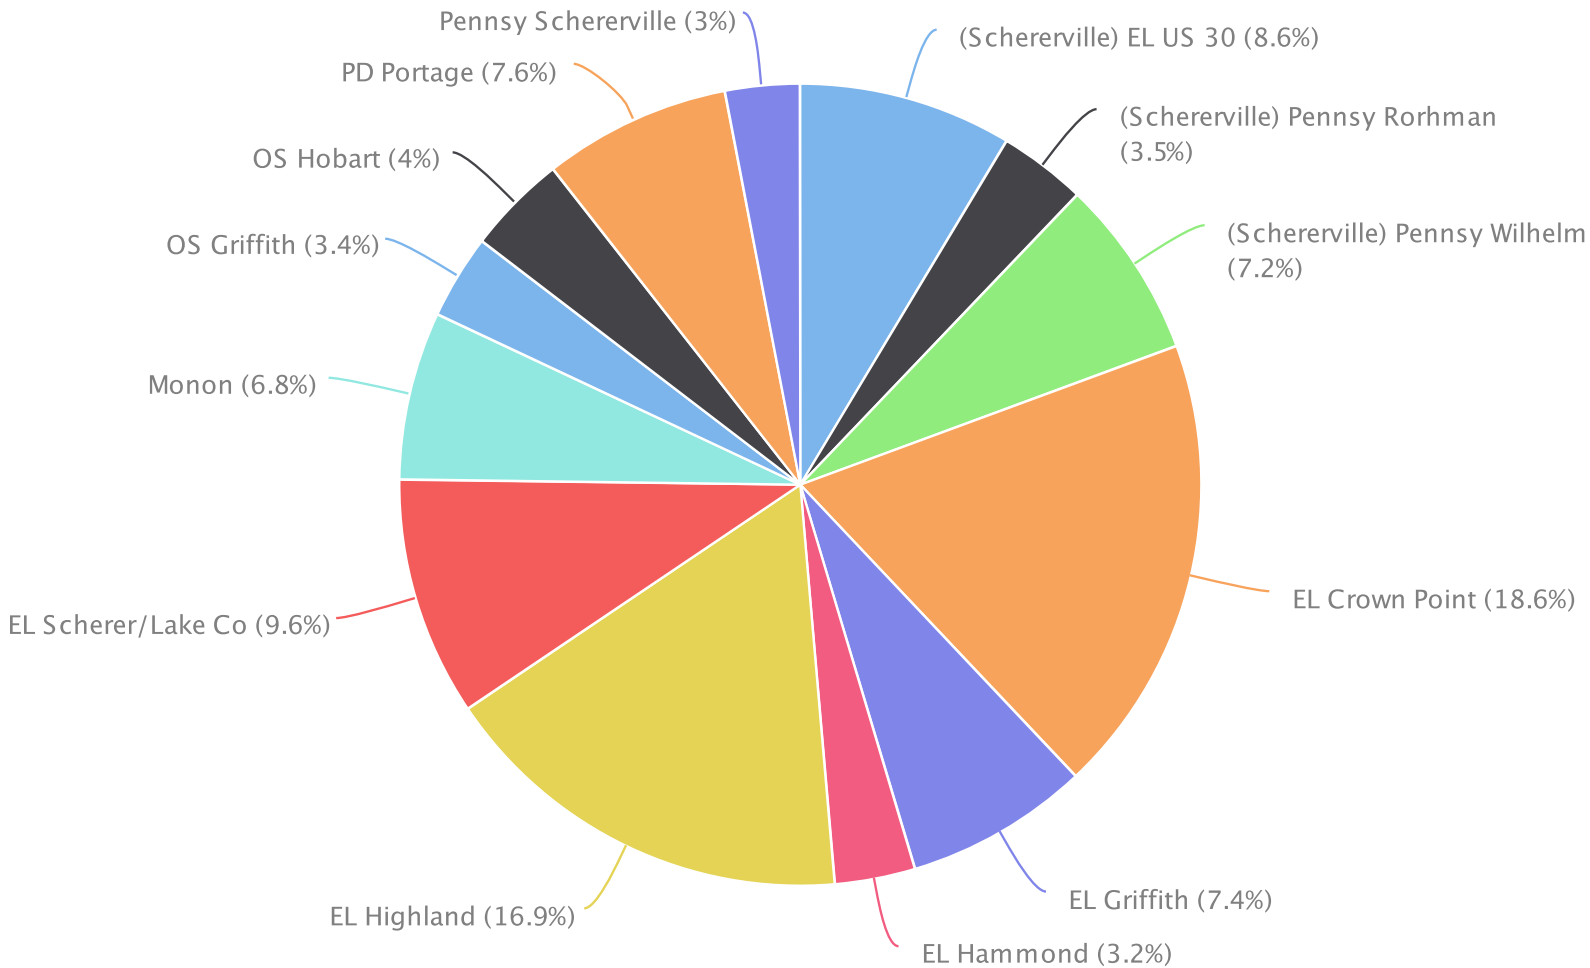

# Compare Sites

2018-03-01 to 2018-05-31

Site Name	Daily Average
(Schererville) EL US 30	113.2 (8.6%)
(Schererville) Pennsy Rorhman	46.4 (3.5%)
(Schererville) Pennsy Wilhelm	95.2 (7.2%)
EL Crown Point	244.3 (18.6%)
EL Griffith	97.8 (7.4%)
EL Hammond	42.7 (3.2%)
EL Highland	222.5 (16.9%)
EL Merrillville	0 (0.0%)
EL Scherer/Lake Co	126.9 (9.6%)
Monon	89.2 (6.8%)
OS Griffith	44.9 (3.4%)
OS Hobart	52.8 (4.0%)
PD Chesterton	0 (0.0%)
PD Portage	99.4 (7.6%)
Pennsy Schererville	39.7 (3.0%)